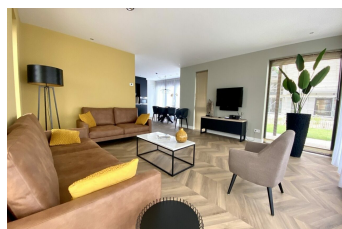

Poseidon Deluxe Extra 6 Tholen

Four bedrooms, very spacious garden and the most luxurious villa on the parkis

Ferienunterkünfte
Vakantiewoningen
Holiday Homes

www.peoos.eu

The villa has four bedrooms, each with its own bathroom

, making this villa ideal for a holiday with friends or family without having to compromise on your privacy. One bedroom is located on the ground floor and the three other bedrooms on the first floor, all with comfortable single beds.

From the spacious bright living room and open kitchen that is fully equipped with the usual comforts such as dishwasher, microwave, Nespresso machine and kettle you can walk straight onto the terrace, which will immediately evoke the feeling of relaxation. Take a seat at the large dining table on the covered terrace or on one of the sun beds and completely relax. Villa Oesterdam Deluxe 8 is a great option for endless enjoyment and true relaxation in the middle of Oosterschelde National Park.

Your villa is fully equipped with free wifi and parking for 2 cars at the villa. Also, your stay includes made beds, kitchen package, towel package and a final cleaning so you don't have to think about anything and can fully relax. Villa Oesterdam Deluxe 8 is strictly non-smoking, pet-free and it is possible to place a child's bed. This type of accommodation can be booked all year round with flexible arrival days, even in the summer months. You can arrive daily with a minimum of 2 nights except Sundays.

Choose specific facilities or location

[Aktuelle Preise finden sie auf unserer Homepage.](#)