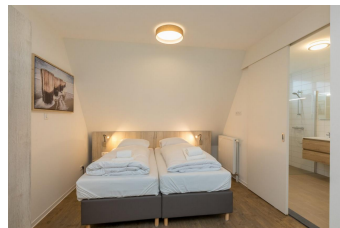

Zeeschelp XL with pet Zoutelande

Space and comfort in this studio with optional breakfast

Ferienunterkünfte
Vakantiewoningen
Holiday Homes

www.peoos.eu

Celebrate holidays in luxury and comfort. The luxury studios have the comfort of a hotel room with the convenience of a studio. A comfortable double box spring bed to snuggle in after a long vacation day. Each studio has a seating area and a kitchen. This is furnished with a kettle, fridge, dishwasher, oven, filter coffeemachine and espresso. There is also a spacious bathroom with a double sink, shower, hairdryer and toilet. Es gibt kein Aufzug.

All studios have the same facilities but the decor may change.

The floor may vary due to the availability of the apartment. There are apartments both on the first floor and on the other floors. These are only accessible by stairs.