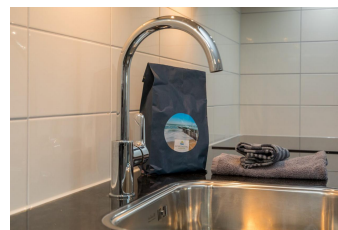

Zeeschelp XL with pet Zoutelande

Space and comfort in this studio with optional breakfast

Ferienunterkünfte
Vakantiewoningen
Holiday Homes

www.peoos.eu

Celebrate holidays in luxury and comfort. The luxury studios have the comfort of a hotel room with the convenience of a studio. A comfortable double box spring bed to snuggle in after a long vacation day. Each studio has a seating area and a kitchen. This is furnished with a kettle, fridge, dishwasher, oven, filter coffeemachine and espresso. There is also a spacious bathroom with a double sink, shower, hairdryer and toilet. Es gibt kein Aufzug.