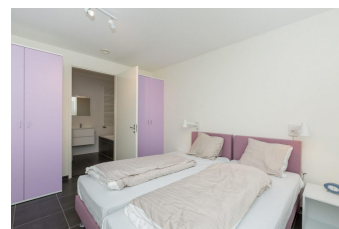

Duingroen H Koudekerke

Atmosphere with the gas fireplace, accessible for less able-bodied

Ferienunterkünfte
Vakantiewoningen
Holiday Homes

www.peoos.eu

Duinhof Dishoek; This brand new luxury and attractive 6-person apartment is uniquely situated at the foot of the Dishoek dune crossing. The apartment is fully equipped for a carefree holiday and is quietly located in the green. In a few minutes (250 meters) you are on the beautiful south beach.
In the apartment (118 m2 excluding 2 terraces) are a bedroom