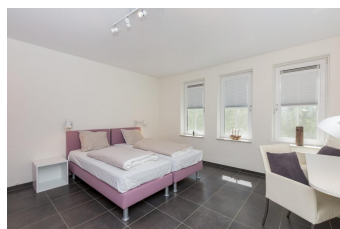

Duingroen H Koudekerke

Atmosphere with the gas fireplace, accessible for less able-bodied

Ferienunterkünfte
Vakantiewoningen
Holiday Homes

www.peoos.eu

Duinhof Dishoek; This brand new luxury and attractive 6-person apartment is uniquely situated at the foot of the Dishoek dune crossing. The apartment is fully equipped for a carefree holiday and is quietly located in the green. In a few minutes (250 meters) you are on the beautiful south beach.
In the apartment (118 m2 excluding 2 terraces) are a bedroom