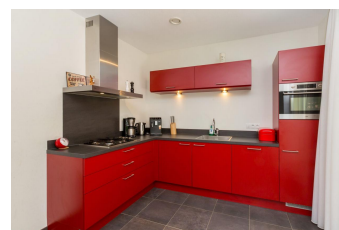

Duingroen H Koudekerke

Atmosphere with the gas fireplace, accessible for less able-bodied

Ferienunterkünfte
Vakantiewoningen
Holiday Homes

www.peoos.eu

Duinhof Dishoek; This brand new luxury and attractive 6-person apartment is uniquely situated at the foot of the Dishoek dune crossing. The apartment is fully equipped for a carefree holiday and is quietly located in the green. In a few minutes (250 meters) you are on the beautiful south beach.
In the apartment (118 m2 excluding 2 terraces) are a bedroom