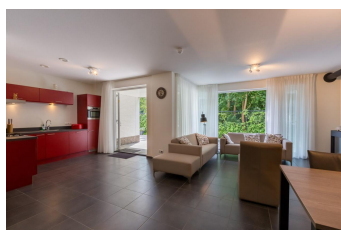

Duingroen H Koudekerke

Atmosphere with the gas fireplace, accessible for less able-bodied

Ferienunterkünfte
Vakantiewoningen
Holiday Homes

www.peoos.eu

Duinhof Dishoek; This brand new luxury and attractive 6-person apartment is uniquely situated at the foot of the Dishoek dune crossing. The apartment is fully equipped for a carefree holiday and is quietly located in the green. In a few minutes (250 meters) you are on the beautiful south beach.
In the apartment (118 m2 excluding 2 terraces) are a bedroom